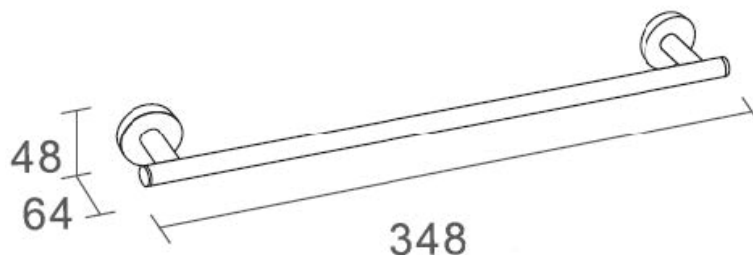

Product Details

Bathroom-Accessories

Now

Now Line Towel Rail

Covered screws
Material: brass

Code	Version	W x H x D in mm
740022	chrome	348 x 48 x 64

Cleaning Instructions - Bathroom-Accessories:

- Please clean the surface with mild soap and water to avoid damaging the finish.
- Rinse with water and dry with a soft cotton cloth.
- Do **NOT** use cleaners containing acids, ammonia or abrasives. Such products will damage the finish!

Now Line

毛巾杆

Covered screws

Material: brass

型号	表面处理	W x H x D in mm
740022	镀铬	348 x 48 x 64

卫浴五金-清洁保养指导:

- 用柔软的纯棉布沾低浓度肥皂水擦拭产品表面，再用干净的绵布轻柔擦干表面，以保证表面光泽亮丽。
- 切勿使用含有漂白剂、磨损性或洗涤性的清洁剂，类似产品会损坏镀铬表面。

CERTIFICATE - WARRANTY