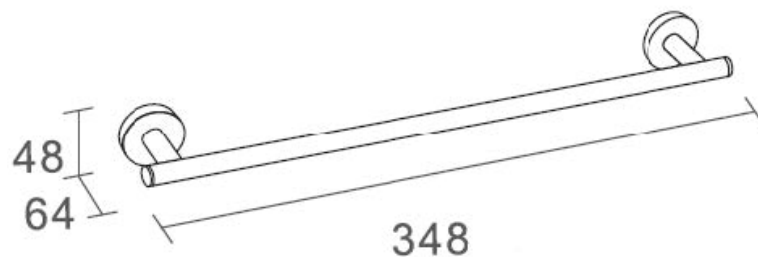

Product Details

Bathroom-Accessories

Now

Now Line Towel Rail

Covered screws
Material: brass

Code	Version	W x H x D in mm
740022	chrome	348 x 48 x 64

Cleaning Instructions - Bathroom-Accessories:

- Please clean the surface with mild soap and water to avoid damaging the finish.
- Rinse with water and dry with a soft cotton cloth.
- Do **NOT** use cleaners containing acids, ammonia or abrasives. Such products will damage the finish!

Now Line

毛巾杆

Covered screws

Material: brass

型号	表面处理	W x H x D in mm
740022	镀铬	348 x 48 x 64

卫浴五金-清洁保养指导:

- 用柔软的纯棉布沾低浓度肥皂水擦拭产品表面，再用干净的绵布轻柔擦干表面，以保证表面光泽亮丽。
- 切勿使用含有漂白剂、磨损性或洗涤性的清洁剂，类似产品会损坏镀铬表面。

CERTIFICATE - WARRANTY