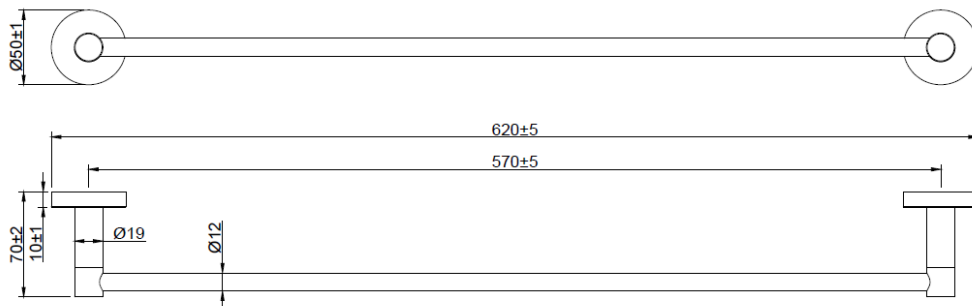

# Product Details

Bathroom-Accessories

Elf

Elf Line  
Towel Rail  
Covered screws  
Material: Metal

Code	Colour	W x H x D
850002	Chrome	620 x 50 x 70 mm

## Elf Line 毛巾杆

Covered screws  
Material: Metal

型号	颜色	W x H x D
850002	镀铬	620 x 50 x 70 mm