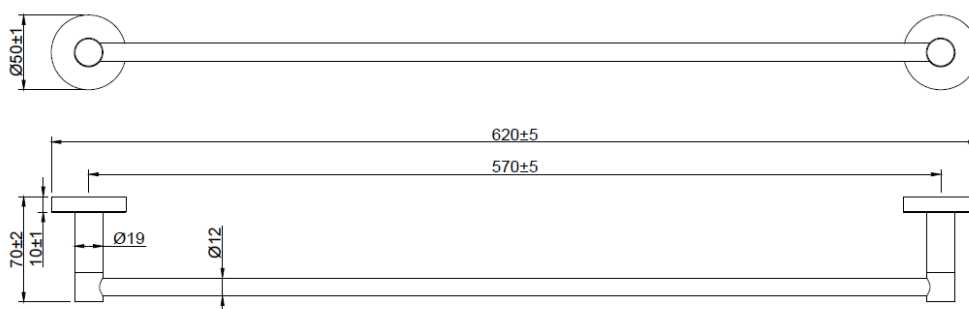

# Product Details

Bathroom-Accessories

Elf

Elf Line  
Towel Rail  
Covered screws  
Material: Metal

Code	Colour	W x H x D
850002	Chrome	620 x 50 x 70 mm

## Elf Line 毛巾杆

Covered screws  
Material: Metal

型号	颜色	W x H x D
850002	镀铬	620 x 50 x 70 mm