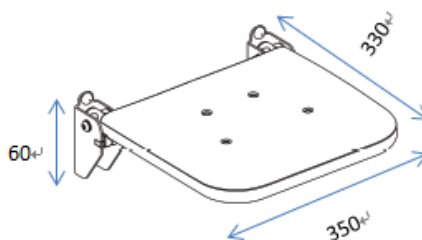

Product Details

Bathroom-Accessories

Complementi

Shower Chair

Covered screws

Folded

Code	Version	W x H x D mm
030678	chrome	350 x 60 x 330

Cleaning Instructions - Bathroom-Accessories: