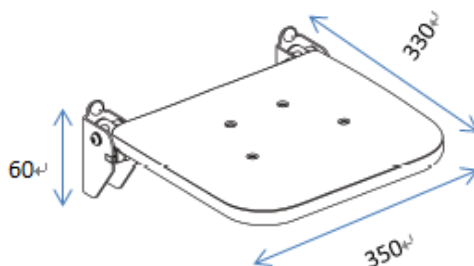

淋浴椅（折叠）

Covered screws

型号	表面处理	W x H x D mm
030678	镀铬	350 x 60 x 330

卫浴五金-清洁保养指导:

- 用柔软的纯棉布沾低浓度肥皂水擦拭产品表面，
- 再用干净的绵布轻柔擦干表面，以保证表面光泽亮丽。
- 切勿使用含有漂白剂、磨损性或洗涤性的清洁剂，类似产品会损坏镀铬表面。

CERTIFICATE - WARRANTY

All our accessories are manufactured in accordance with European standards and from the highest quality materials ensuring superior quality and durability. All brass constructed items with chrome finish are constructed to resist corrosion and are warranted for 10 years provided that proper installation and all maintenance instructions are followed. *For complete warranty information please contact us.*