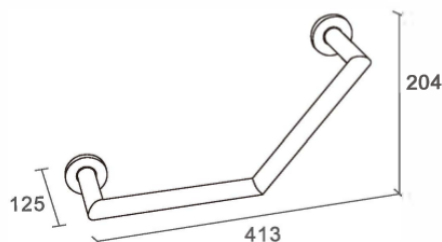

Product Details

Bathroom-Accessories

Tecno

Tecno Line Security Grab Bar

Covered screws

Material: brass

Code	Version	W x H x D in mm
710055	chrome	413 x 204 x 125

Cleaning Instructions - Bathroom-Accessories:

型号	表面处理	W x H x D in mm
710055	镀铬	413 x 204 x 125

卫浴五金-清洁保养指导:

- 用柔软的纯棉布沾低浓度肥皂水擦拭产品表面，再用干净的绵布轻柔擦干表面，以保证表面光泽亮丽。
- 切勿使用含有漂白剂、磨损性或洗涤性的清洁剂，类似产品会损坏镀铬表面。

CERTIFICATE - WARRANTY

All our accessories are manufactured in accordance with European standards and from the highest quality materials ensuring superior quality and durability. All brass constructed items with chrome finish are constructed to resist corrosion and are warranted for 10 years provided that proper installation and all maintenance instructions are followed. *For complete warranty information please contact us.*