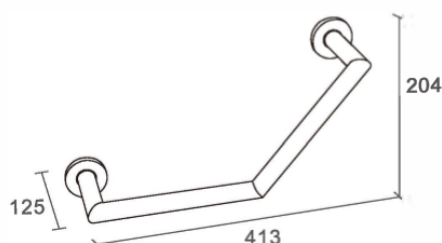

ALISEO GmbH · Leutkirchstraße 63 · 77723 Gengenbach

Tel. +49 (0) 7803-60279-0

Fax +49 (0) 7803-60279-30

E-Mail: info@aliseo.de · Internet: www.aliseo.de

ALISEO GmbH
G E R M A N Y

Tecno Line 安全扶手 (转弯式)

Covered screws
Material: brass

型号	表面处理	W x H x D in mm
710055	镀铬	413 x 204 x 125

卫浴五金-清洁保养指导:

- 用柔软的纯棉布沾低浓度肥皂水擦拭产品表面，再用干净的绵布轻柔擦干表面，以保证表面光泽亮丽。
- 切勿使用含有漂白剂、磨损性或洗涤性的清洁剂，类似产品会损坏镀铬表面。

CERTIFICATE - WARRANTY

All our accessories are manufactured in accordance with European standards and from the highest quality materials ensuring superior quality and durability. All brass constructed items with chrome finish are constructed to resist corrosion and are warranted for 10 years provided that proper installation and all maintenance instructions are followed. *For complete warranty information please contact us.*