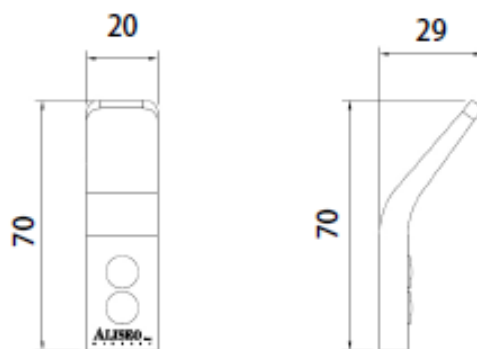

# Product Details

Bathroom-Accessories

*Elf*

Elf Line

Hook

Covered screws  
Material: Metal

Code	Colour	W x H x D
850007-28	Brushed champaign gold	20 x 70 x 29 mm

## Elf Line 衣钩

Covered screws  
Material: Metal

型号	颜色	W x H x D
850007-28	拉丝香槟金	20 x 70 x 29 mm