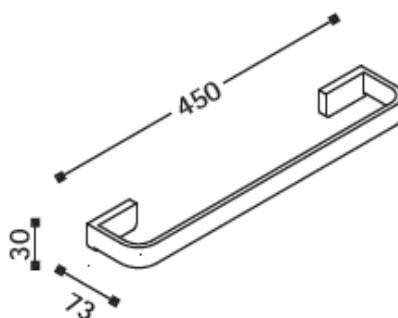

Product Details

Bathroom-Accessories

Project

Project Line

Towel Rail

Cover screws
Material: Brass

Code	Version	W x H x D in mm
82303	Chrome	450 x 30 x 73

Cleaning Instructions - Bathroom-Accessories: