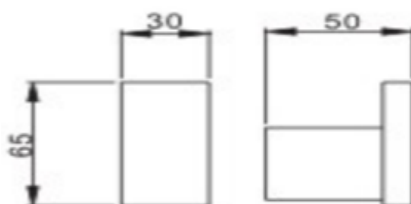

## Project Line Single Hook

Covered screws  
Material: Stainless Steel

Code	Version	W x H x D in mm
82107	Polished	30 x 65 x 50