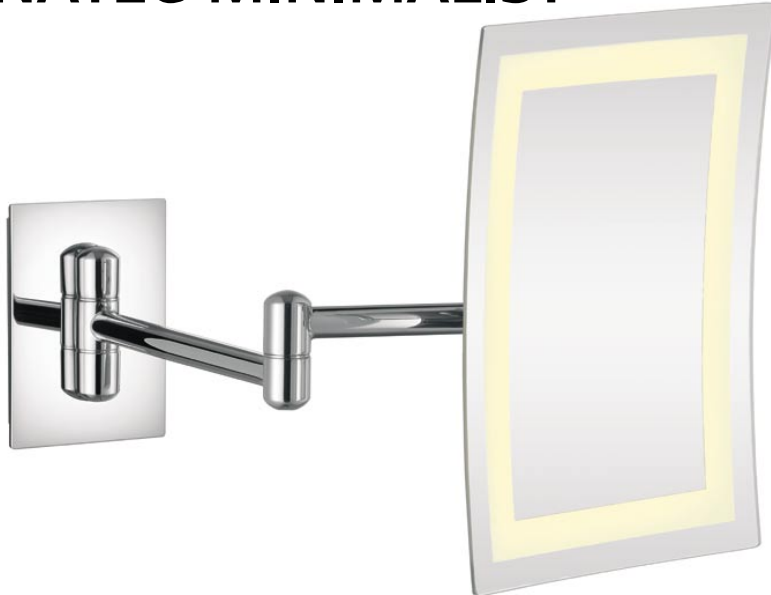

Product Details

Magnifying Mirrors Lighted

Lumina

LED LUNATEC MINIMALIST

- Twin arm
- LED - lighting
- Maintenance free - 30.000 hours lifespan
- 3 x magnification
- Full pivotal adjustment
- Class I
- 230 V

► Hard wire application:

Code	Version	
020688	chrome	160 x 220 mm

Cleaning Instructions - Magnifying Mirrors:

- **Mirror Lens**
Wipe down with a light solution of soap suds. Do NOT use sponges or cloths that may damage the surface. Wipe with a damp cloth. Polish with a dry soft cotton cloth.
- **Chrome Trim & Arms**
Do NOT use any cleaners containing acids, ammonia or abrasives. The use of such products even in a diluted form may damage the finish.

LED LUNATEC MINIMALIST

- 带灯方形双臂化妆镜
- LED 芯片发光技术
- 使用寿命: 30.000 小时持续照明
- 3倍放大镜面
- 镜面双轴旋转关节
- 一类绝缘
- 230V
- 建议安装高度: 离地155-160cm, 具体根据使用者身高做微调
- 建议墙面开孔直径: 1.5cm, 并预留三相线

化妆镜-清洁保养指导

镜面

- 用柔软的纯棉布蘸清水或低浓度肥皂水以打圈的方式轻柔擦拭镜面; 切勿使用可能损伤镜面的海绵或硬布。