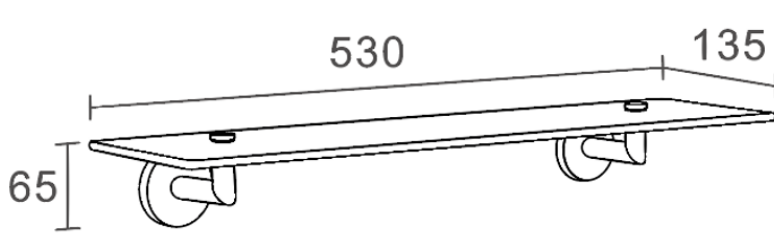

Product Details

Bathroom-Accessories

Tecno

Tecno Line Glass Shelf

Covered screws
Frosted glass
Material: brass

Code	Version	W x H x D in mm
710007	chrome	530 x 65 x 135

Cleaning Instructions - Bathroom-Accessories: