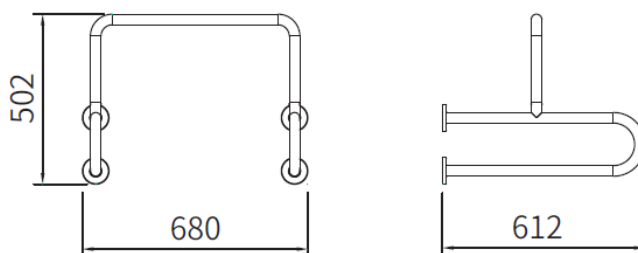

Product Details

Bathroom-Accessories

Project

Project Line Grab bar

Covered screws

Material: Stainless Steel

Code	Version	W x H x D in mm
82057	Brushed	680 x 502x 612

Cleaning Instructions - Bathroom-Accessories: