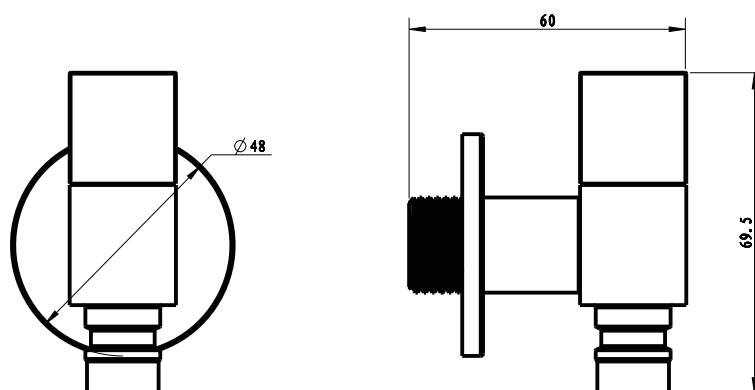

Product Details

Bathroom-Accessories

Project

Project Line
Washing Machine Tap
Covered screws
Material: Brass

Code	Colour	W x H x D
820151	Chrome	48 x 69.5 x 60 mm

Cleaning Instructions - Bathroom-Accessories:

型号	颜色	W x H x D
820151	镀铬	48 x 69.5 x 60 mm

卫浴五金-清洁保养指导：

- 用柔软的纯棉布沾低浓度肥皂水擦拭产品表面，再用干净的棉布轻柔擦干表面，以保证表面光泽亮丽。
- 切勿使用含有漂白剂、磨损性或洗涤性的清洁剂，类似产品会损坏产品表面。

CERTIFICATE - WARRANTY

All our accessories are manufactured in accordance with European standards and from the highest quality materials ensuring superior quality and durability. All brass constructed items with chrome finish are constructed to resist corrosion and are warranted for 10 years provided that proper installation and all maintenance instructions are followed. For complete warranty information please contact us.