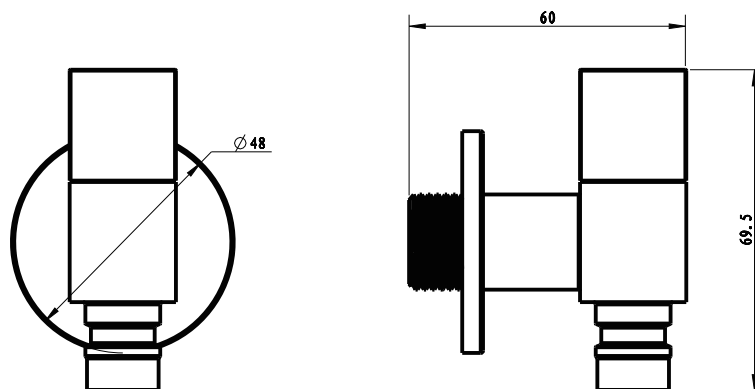

型号	颜色	W x H x D
820151	镀铬	48 x 69.5 x 60 mm

卫浴五金-清洁保养指导：

- 用柔软的纯棉布沾低浓度肥皂水擦拭产品表面，再用干净的棉布轻柔擦干表面，以保证表面光泽亮丽。
- 切勿使用含有漂白剂、磨损性或洗涤性的清洁剂，类似产品会损坏产品表面。

CERTIFICATE - WARRANTY

All our accessories are manufactured in accordance with European standards and from the highest quality materials ensuring superior quality and durability. All brass constructed items with chrome finish are constructed to resist corrosion and are warranted for 10 years provided that proper installation and all maintenance instructions are followed. For complete warranty information please contact us.