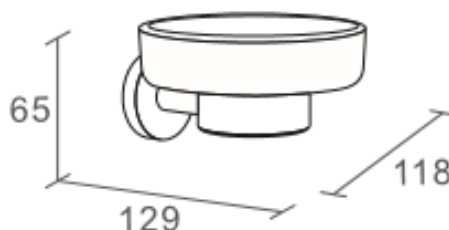

Product Details

Bathroom-Accessories

Now

Now Line Soap Dish Holder

Covered screws
Frosted glass
Material: brass

Code	Version	W x H x D in mm
740012	chrome	118 x 65 x 129

Cleaning Instructions - Bathroom-Accessories: