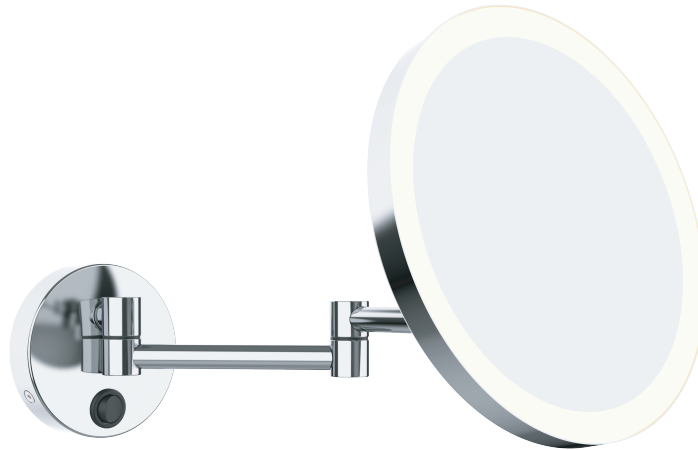

Product Details

Magnifying Mirrors lighted

Lumina

MY

- Twin Arm Construction
- SMD-LED-lighting – brighter focused light
- Energy saving
- Maintenance free – up to 50.000 hours
- Warm white light, 3500-4000 K
- 3 x magnification
- Multiple vertical, pivotal and swing arm adjustments
- Class I
- 100-250 V - LED 6W

Code	Version	Diameter
020844	chrome	Ø220mm

Cleaning Instructions - Magnifying Mirrors:

- **Mirror Lens**
Wipe down with a light solution of soap suds.
Do NOT use sponges or cloths that may damage the surface.
Wipe with a damp cloth. Polish with a dry soft cotton cloth.
- **Chrome Trim & Arms**
Do NOT use any cleaners containing acids, ammonia or abrasives. The use of such products even in a diluted form may damage the finish.

- 带灯圆形双臂化妆镜
- SMD-LED搭载柔和光线, 3500-4000K色温
- 节约能耗
- 使用寿命: 50.000 小时持续照明
- 3倍放大镜面
- 镜面双轴旋转关节
- 一类绝缘
- 100-250V
- 建议安装高度: 离地155-160cm, 具体根据使用者身高做微调
- 建议墙面开孔直径: 1.5cm, 并预留三相线

Code	Version	Diameter
020844	chrome	Ø220mm