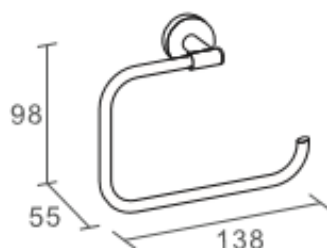

Product Details

Bathroom-Accessories

Now

Now Line Toilet Roll Holder

Covered screws
Material: brass

Code	Version	W x H x D in mm
740007	chrome	138 x 98 x 55

Cleaning Instructions - Bathroom-Accessories:

- Please clean the surface with mild soap and water to avoid damaging the finish.
- Rinse with water and dry with a soft cotton cloth.
- Do NOT use cleaners containing acids, ammonia or abrasives. Such products will damage the finish!

Now Line 厕纸架

Covered screws
Material: brass

型号	表面处理	W x H x D in mm
740007	镀铬	138 x 98 x 55

卫浴五金-清洁保养指导:

- 用柔软的纯棉布沾低浓度肥皂水擦拭产品表面，再用干净的绵布轻柔擦干表面，以保证表面光泽亮丽。
- 切勿使用含有漂白剂、磨损性或洗涤性的清洁剂，类似产品会损坏镀铬表面。

CERTIFICATE - WARRANTY