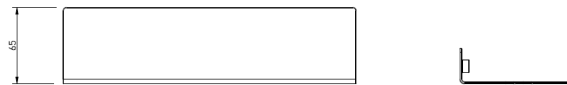

Product Details

Bathroom-Accessories

Project

Project Line

Shelf

Cover screws

Material: Stainless Steel

Code	Version	W x H x D in mm
820111-102	Matt Black	250 x 65 x 100