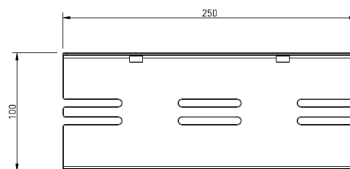

Product Details

Bathroom-Accessories

Project

Project Line

Shelf

Cover screws

Material: Stainless Steel

Code	Version	W x H x D in mm
820111-102	Matt Black	250 x 65 x 100