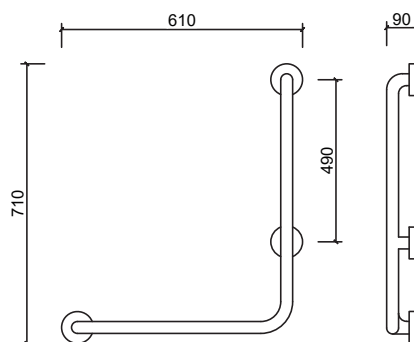

# Product Details

Bathroom-Accessories

*Project*

Project Line

Grab bar

Covered screws

Material: Stainless Steel

Code	Colour	W x H x D
82065	Brushed	610 x 710 x 90 mm

## Project Line 残疾人扶手

Covered screws

Material: Stainless Steel

型号	颜色	W x H x D
82065	拉丝	610 x 710 x 90 mm