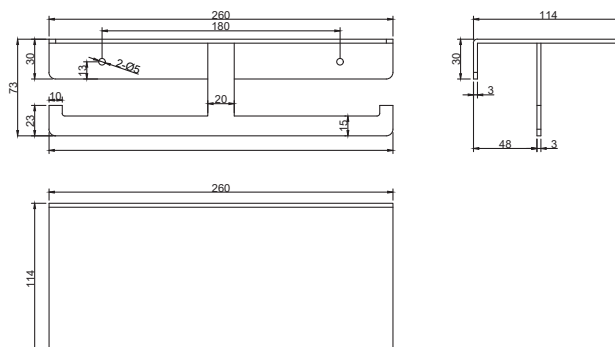

## Project Line Double Toilet Roll Holder

Covered screws  
Material: Stainless Steel

Code	Colour	W x H x D
820159B	Matt Black	260 x 73 x 114 mm