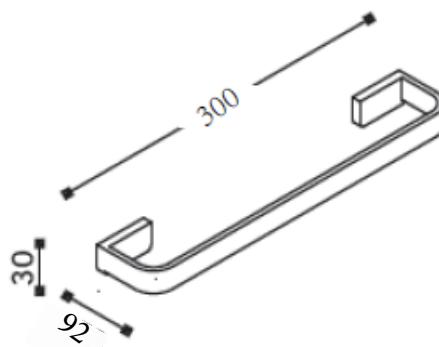

Product Details

Bathroom-Accessories

Project

Project Line

Towel Rail

Covered screws
Material: brass

Code	Version	W x H x D in mm
82316	Chrome	300 x 30 x 92

Cleaning Instructions - Bathroom-Accessories: