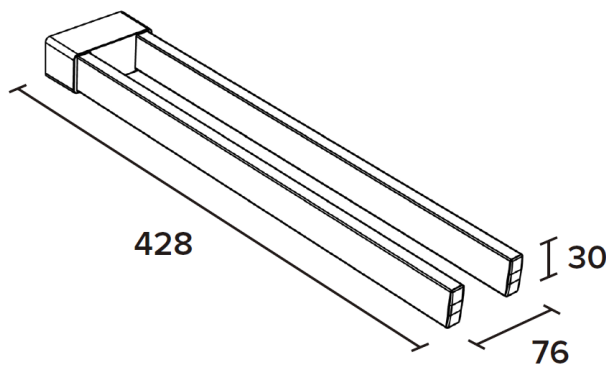

卫浴五金-清洁保养指导:

- 用柔软的纯棉布沾低浓度肥皂水擦拭产品表面，再用干净的绵布轻柔擦干表面，以保证表面光泽亮丽。
- 切勿使用含有漂白剂、磨损性或洗涤性的清洁剂，类似产品会损坏镀铬表面。

CERTIFICATE - WARRANTY

All our accessories are manufactured in accordance with European standards and from the highest quality materials ensuring superior quality and durability. All brass constructed items with chrome finish are constructed to resist corrosion and are warranted for 10 years provided that proper installation and all maintenance instructions are followed. *For complete warranty information please contact us.*