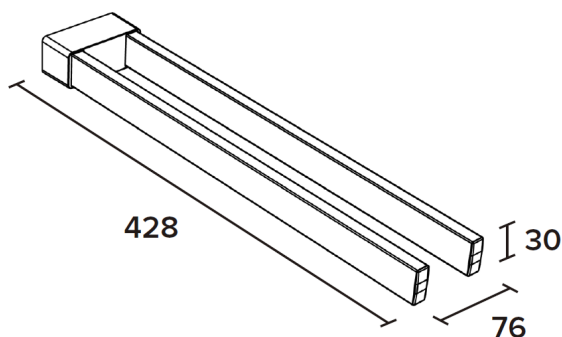

Product Details

Bathroom-Accessories

Maxima

Maxima Line

Fixed Rail

Material: Metal

Code	Version	W x H x D mm
790033	chrome	76 x 30 x 428

Cleaning Instructions - Bathroom-Accessories: