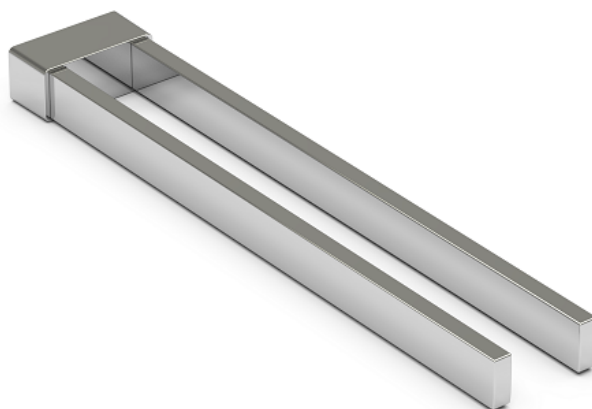

Product Details

Bathroom-Accessories

Maxima

Maxima Line

Fixed Rail

Material: Metal

Code	Version	W x H x D mm
790033	chrome	76 x 30 x 428

Cleaning Instructions - Bathroom-Accessories: