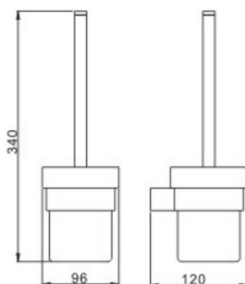

Product Details

Bathroom-Accessories

Project

Project Line Toilet Brush Holder

Covered screws
Material: Stainless Steel

Code	Version	W x H x D in mm
82110	Polished	96 x 340 x 120

Cleaning Instructions - Bathroom-Accessories: