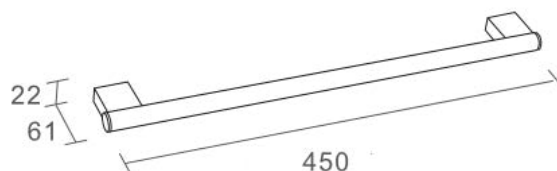

## Architecto Line Towel Rail

Covered screws  
Material: brass

Code	Version	W x H x D in mm
770016	chrome	450 x 22 x 61

### 毛巾杆

Covered screws

Material: brass

型号	表面处理	W x H x D in mm
770016	镀铬	450 x 22 x 61