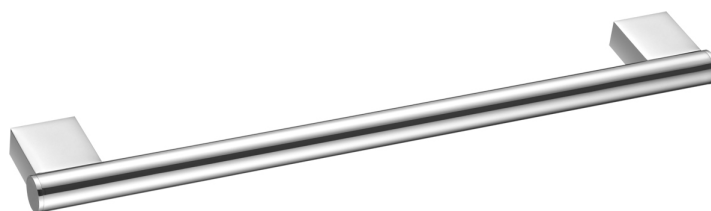

## Architecto Line Towel Rail

Covered screws  
Material: brass

Code	Version	W x H x D in mm
770016	chrome	450 x 22 x 61

### 毛巾杆

Covered screws

Material: brass

型号	表面处理	W x H x D in mm
770016	镀铬	450 x 22 x 61