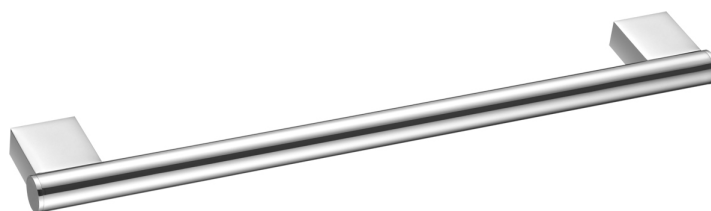

产品信息

卫浴五金

Architecto系列

Architecto Line

毛巾杆

Covered screws

Material: brass

型号	表面处理	W x H x D in mm
770016	镀铬	450 x 22 x 61