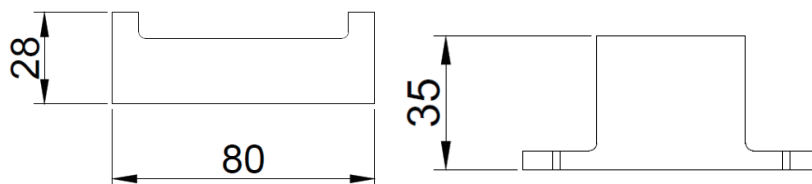

Covered screws
Material: Metal

型号	颜色	W x H x D
860008	镀铬	80 x 28 x 35 mm

卫浴五金-清洁保养指导：

- 用柔软的纯棉布沾低浓度肥皂水擦拭产品表面，再用干净的棉布轻柔擦干表面，以保证表面光泽亮丽。
- 切勿使用含有漂白剂、磨损性或洗涤性的清洁剂，类似产品会损坏产品表面。

CERTIFICATE - WARRANTY

All our accessories are manufactured in accordance with European standards and from the highest quality materials ensuring superior quality and durability. All brass constructed items with chrome finish are constructed to resist corrosion and are warranted for 10 years provided that proper installation and all maintenance instructions are followed. For complete warranty information please contact us.