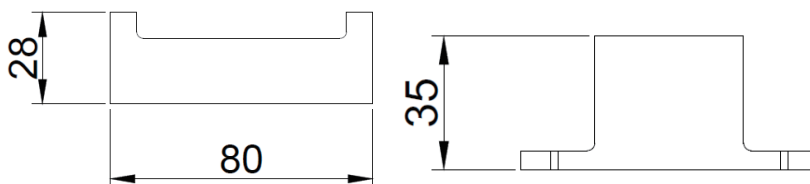

Product Details

Bathroom-Accessories

Alce

Alce Line
Double Hook
Covered screws
Material: Metal

Code	Colour	W x H x D
860008	Chrome	80 x 28 x 35 mm

Cleaning Instructions - Bathroom-Accessories:

- Please clean the surface with mild soap and water to avoid damaging the finish.
- Rinse with water and dry with a soft cotton cloth.
- Do NOT use cleaners containing acids, ammonia or abrasives. Such products will damage the finish!