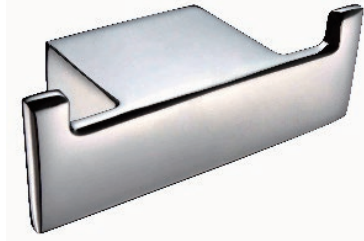

产品信息

卫浴五金

Alce 系列

Alce Line 双衣钩

Covered screws
Material: Metal

型号	颜色	W x H x D
860008	镀铬	80 x 28 x 35 mm