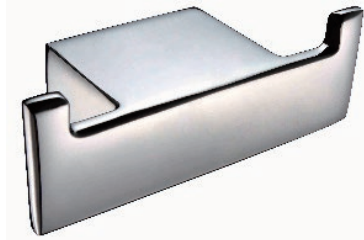

Product Details

Bathroom-Accessories

Alce

Alce Line
Double Hook
Covered screws
Material: Metal

Code	Colour	W x H x D
860008	Chrome	80 x 28 x 35 mm

Cleaning Instructions - Bathroom-Accessories:

- Please clean the surface with mild soap and water to avoid damaging the finish.
- Rinse with water and dry with a soft cotton cloth.
- Do NOT use cleaners containing acids, ammonia or abrasives. Such products will damage the finish!