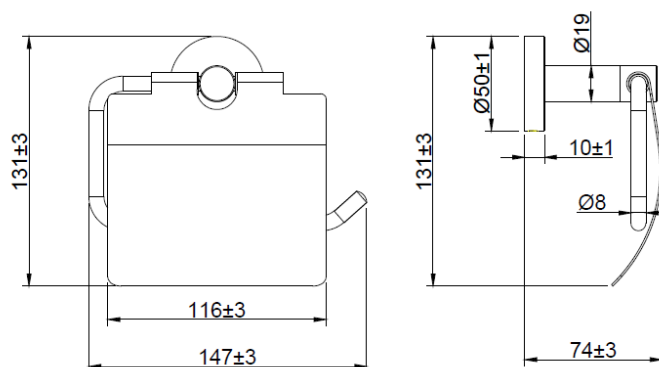

## Project Line Toilet Roll Holder

Covered screws  
Material: Metal

Code	Version	W x H x D in mm
821005	Chrome	147 x 131 x 74

### 厕纸架

Covered screws  
Material: Metal

型号	表面处理	W x H x D in mm
821005	镀铬	147 x 131 x 74