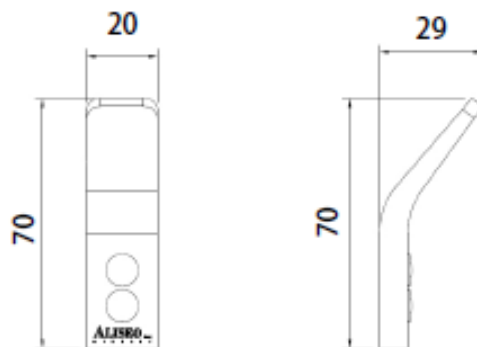

ALISEO GmbH · Leutkirchstraße 63 · 77723 Gengenbach
Tel. +49 (0) 7803-60279-0
Fax +49 (0) 7803-60279-30
E-Mail: info@aliseo.de · Internet: www.aliseo.de

ALISEO GmbH
G E R M A N Y

产品信息

卫浴五金

Elf系列

Elf Line 衣钩

Covered screws
Material: Metal

型号	颜色	W x H x D
850007	镀铬	20 x 70 x 29 mm

卫浴五金-清洁保养指导：

- 用柔软的纯棉布沾低浓度肥皂水擦拭产品表面，再用干净的棉布轻柔擦干表面，以保证表面光泽亮丽。
- 切勿使用含有漂白剂、磨损性或洗涤性的清洁剂，类似产品会损坏产品表面。

CERTIFICATE - WARRANTY

All our accessories are manufactured in accordance with European standards and from the highest quality materials ensuring superior quality and durability. All brass constructed items with chrome finish are constructed to resist corrosion and are warranted for 10 years provided that proper installation and all maintenance instructions are followed. For complete warranty information please contact us.