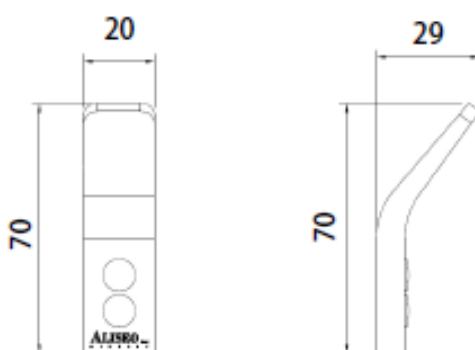

Product Details

Bathroom-Accessories

Elf

Elf Line
Hook
Covered screws
Material: Metal

Code	Colour	W x H x D
850007	Chrome	20 x 70 x 29 mm

Cleaning Instructions - Bathroom-Accessories:

- Please clean the surface with mild soap and water to avoid damaging the finish.
- Rinse with water and dry with a soft cotton cloth.
- Do NOT use cleaners containing acids, ammonia or abrasives. Such products will damage the finish!

Covered screws
Material: Metal

型号	颜色	W x H x D
850007	镀铬	20 x 70 x 29 mm

卫浴五金-清洁保养指导：

- 用柔软的纯棉布沾低浓度肥皂水擦拭产品表面，再用干净的棉布轻柔擦干表面，以保证表面光泽亮丽。
- 切勿使用含有漂白剂、磨损性或洗涤性的清洁剂，类似产品会损坏产品表面。

CERTIFICATE - WARRANTY

All our accessories are manufactured in accordance with European standards and from the highest quality materials ensuring superior quality and durability. All brass constructed items with chrome finish are constructed to resist corrosion and are warranted for 10 years provided that proper installation and all maintenance instructions are followed. For complete warranty information please contact us.