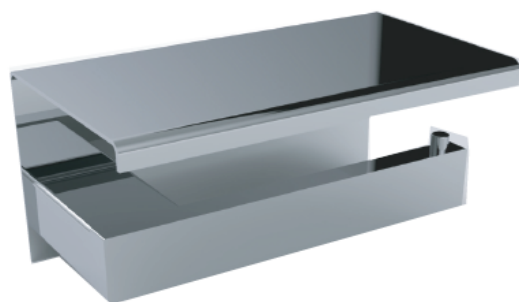

Project Line

厕纸架

Covered screws
Material: Stainless Steel

型号	表面处理	W x H x D in mm
82002	镜面	180 x 95x 100