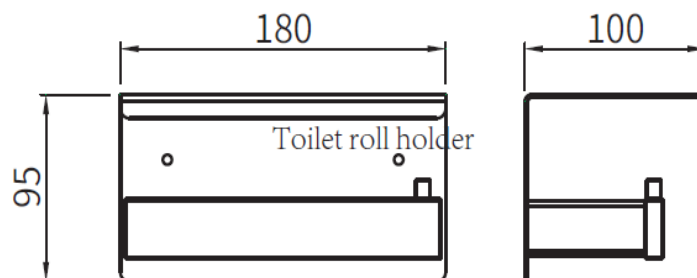

Product Details

Bathroom-Accessories

Project

Project Line Toilet Roll Holder

Covered screws
Material: Stainless Steel

Code	Finish	W x H x D in mm
82002	Polished	180 x 95 x 100

Cleaning Instructions - Bathroom-Accessories: