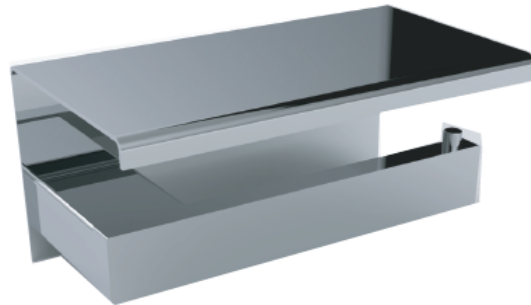

Product Details

Bathroom-Accessories

Project

Project Line Toilet Roll Holder

Covered screws
Material: Stainless Steel

Code	Finish	W x H x D in mm
82002	Polished	180 x 95 x 100

Cleaning Instructions - Bathroom-Accessories: