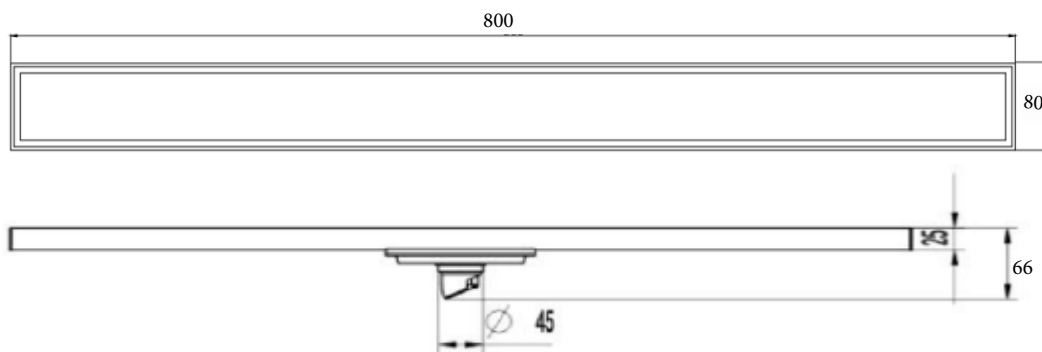

Product Details

Bathroom-Accessories

Floor Drain

Floor Drain

地漏

Material: Stainless Steel

材质: 不锈钢(加厚)

| Code | Finish | W x H x D in mm |
|------------|---------|-----------------|
| FPQ134-800 | brushed | 800 x 80 x 66 |