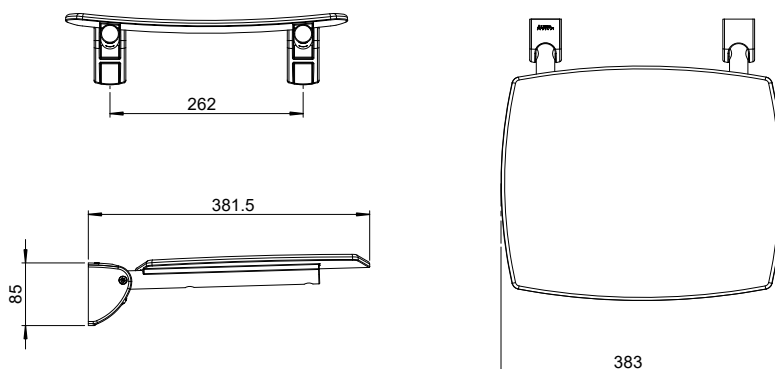

## Complementi Shower Chair

Covered screws  
Material: Metal

Code	Colour	W x H x D
030802	Black	383 x 85 x 381.5 mm