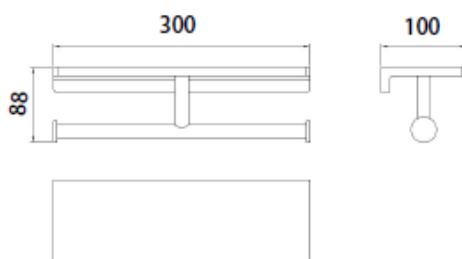

Product Details

Bathroom-Accessories

Project

Project Line

Double Toilet Roll Holder

Cover screws
Material: Metal

Code	Version	W x H x D in mm
82027	Chrome	300 x 88 x 100

Cleaning Instructions - Bathroom-Accessories: