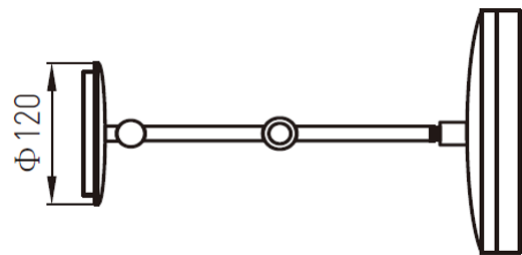

## LED SATURN

- Twin arm
- LED - lighting
- Maintenance free - 50.000 hours lifespan
- Hi-tech two tone touch control:  
Lighted touch switch activates a cool white or a warm light
- Ultra-thin profile
- 3 x magnification
- Full pivotal adjustment
- IP 44
- Class I
- 100-250 V