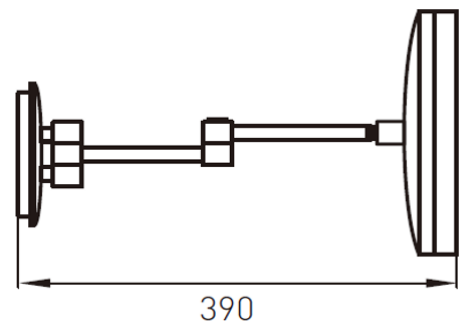

## LED SATURN

- Twin arm
- LED - lighting
- Maintenance free - 50.000 hours lifespan
- Hi-tech two tone touch control:  
Lighted touch switch activates a cool white or a warm light
- Ultra-thin profile
- 3 x magnification
- Full pivotal adjustment
- IP 44
- Class I
- 100-250 V