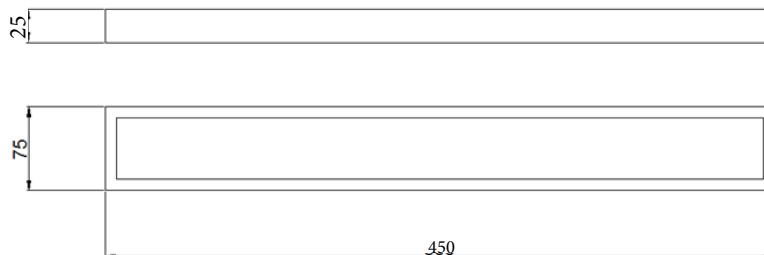

Product Details

Bathroom-Accessories

Project

Project Line

Towel Rail

Covered screws

Material: Stainless Steel

Code	Version	W x H x D in mm
82203	Polished	450 x 25 x 75