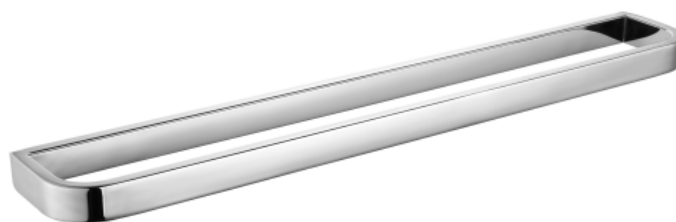

产品信息

卫浴五金

工程系列

Project Line

毛巾杆

Covered screws

Material: Stainless Steel

型号	表面处理	W x H x D in mm
82203	镜面	450 x 25 x 75