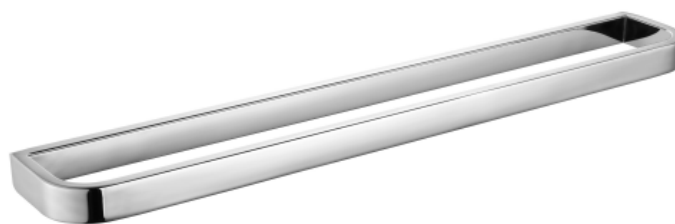

Product Details

Bathroom-Accessories

Project

Project Line

Towel Rail

Covered screws

Material: Stainless Steel

Code	Version	W x H x D in mm
82203	Polished	450 x 25 x 75