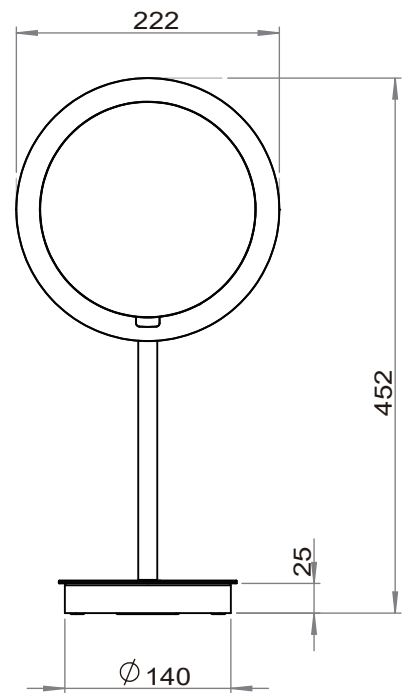

产品详细信息

带灯电池化妆镜

Lumina

LED INTERFACE

- 带灯圆形台式电池化妆镜
- 5~10cm物体智能感应开关技术
- 没有物体感应时15秒左右自动关闭
- 红眼低电压电量提示
- SMD-LED搭载柔和光线, 3500-4000K色温
- 内置LED灯使用寿命: 50000 小时持续照明
- 内置色温增压技术
- 3倍镜面放大
- I类绝缘

型号	颜色	直径
020797	镀铬	ø 222 mm

Code	Version	Diameter
020797	chrome	ø 222 mm

Cleaning Instructions - Magnifying Mirrors:

- **Mirror Lens**
Wipe down with a light solution of soap suds. Do NOT use sponges or cloths that may damage the surface. Wipe with a damp cloth. Polish with a dry soft cotton cloth.
- **Chrome Trim & Arms**
Do NOT use any cleaners containing acids, ammonia or abrasives. The use of such products even in a diluted form may damage the finish.