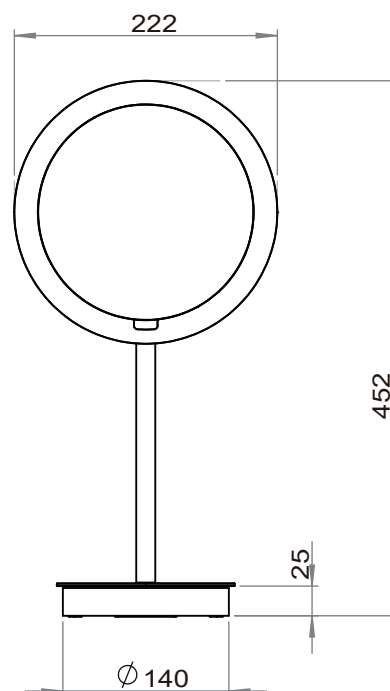

Tel. +49- (0) 7803 - 60279-0

Fax +49- (0) 7803 - 60279-30

E-mail: info@aliseo.de · Internet: www.aliseo.de

ALISEO GmbH
G E R M A N Y

Product Details

Magnifying Mirrors Lighted

Lumina

LED INTERFACE

Code	Version	Diameter
020797	chrome	ø 222 mm

Cleaning Instructions - Magnifying Mirrors:

- **Mirror Lens**
Wipe down with a light solution of soap suds. Do NOT use sponges or cloths that may damage the surface. Wipe with a damp cloth. Polish with a dry soft cotton cloth.
- **Chrome Trim & Arms**
Do NOT use any cleaners containing acids, ammonia or abrasives. The use of such products even in a diluted form may damage the finish.