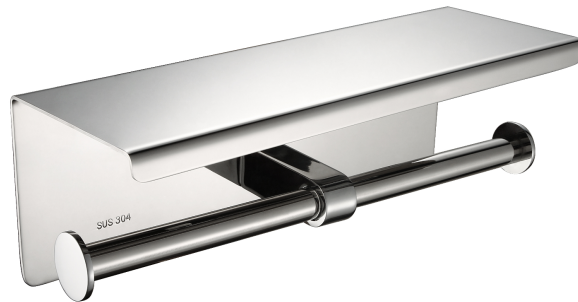

Product Details

Bathroom-Accessories

Project

Project Line

Double Toilet Roll Holder

Cover screws
Material: Stainless Steel

Code	Version	W x H x D in mm
82028-2	Polished	260 x 100 x 98

Cleaning Instructions - Bathroom-Accessories: