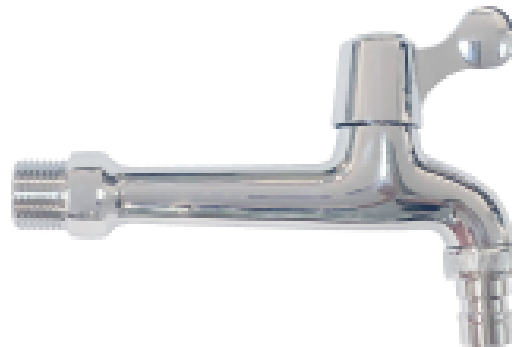

Product Details

Bathroom-Accessories

Project

Project Line

Washing Machine Tap

Covered screws
Material: Brass

Code	Finish	W x H x D in mm
820131	Chrome	50 x 105 x 150

Cleaning Instructions - Bathroom-Accessories: