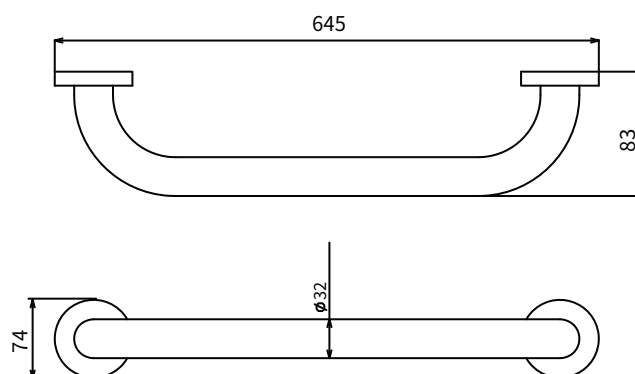

# Product Details

Bathroom-Accessories

*Project*

Project Line

Grab Bar

Covered screws

Material: Stainless Steel

Code	Colour	W x H x D
82037	Polished	645 x 74 x 83 mm

# 产品信息

卫浴五金

工程系列

Project Line

扶手

Covered screws

Material: Stainless Steel

型号	颜色	W x H x D
82037	镜面	645 x 74 x 83 mm