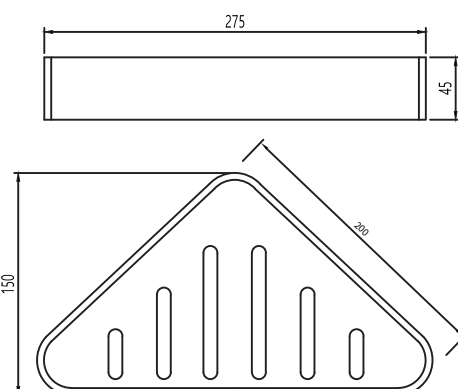

产品信息

卫浴五金

Complementi

Complementi Line

角篮

Covered screws
Material: Metal

型号	颜色	W x H x D
030671	黑色	275 x 45 x 150 mm

卫浴五金-清洁保养指导：

Complementi

Complementi Line Black Corner Basket

Covered screws
Material: Metal

Code	Colour	W x H x D
030671	Black	275 x 45 x 150 mm

Cleaning Instructions - Bathroom-Accessories:

- Please clean the surface with mild soap and water to avoid damaging the finish.
- Rinse with water and dry with a soft cotton cloth.
- Do NOT use cleaners containing acids, ammonia or abrasives. Such products will damage the finish!