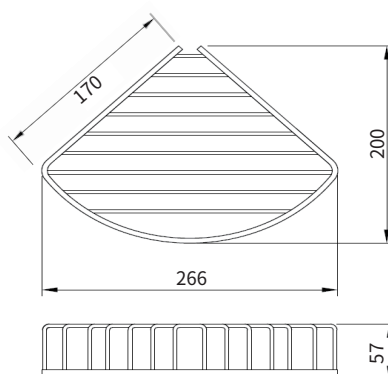

PROJECT

Complementi Line Corner Soap Basket

Covered screws

Material: Stainless Steel

Code	Colour	W x H x D
82030	polished	266 x 57 x 200 mm

Cleaning Instructions - Bathroom-Accessories:

- Please clean the surface with mild soap and water to avoid damaging the finish.
- Rinse with water and dry with a soft cotton cloth.
- Do NOT use cleaners containing acids, ammonia or abrasives. Such products will damage the finish!