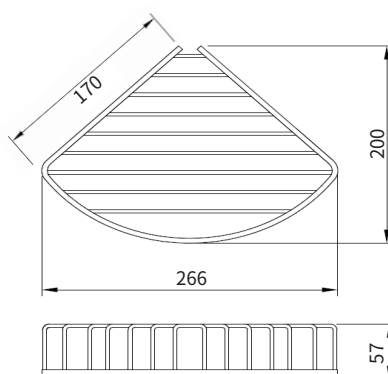

产品信息

卫浴五金

PROJECT

Complementi Line

角篮

Covered screws

Material: Stainless Steel

型号	颜色	W x H x D
82030	镜面	266 x 57 x 200 mm

PROJECT

Complementi Line Corner Soap Basket

Covered screws

Material: Stainless Steel

Code	Colour	W x H x D
82030	polished	266 x 57 x 200 mm

Cleaning Instructions - Bathroom-Accessories:

- Please clean the surface with mild soap and water to avoid damaging the finish.
- Rinse with water and dry with a soft cotton cloth.
- Do NOT use cleaners containing acids, ammonia or abrasives. Such products will damage the finish!