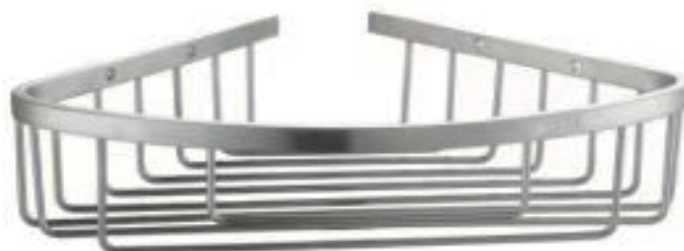

产品信息

卫浴五金

PROJECT

Complementi Line

角篮

Covered screws

Material: Stainless Steel

型号	颜色	W x H x D
82030	镜面	266 x 57 x 200 mm

PROJECT

Complementi Line Corner Soap Basket

Covered screws

Material: Stainless Steel

Code	Colour	W x H x D
82030	polished	266 x 57 x 200 mm

Cleaning Instructions - Bathroom-Accessories:

- Please clean the surface with mild soap and water to avoid damaging the finish.
- Rinse with water and dry with a soft cotton cloth.
- Do NOT use cleaners containing acids, ammonia or abrasives. Such products will damage the finish!