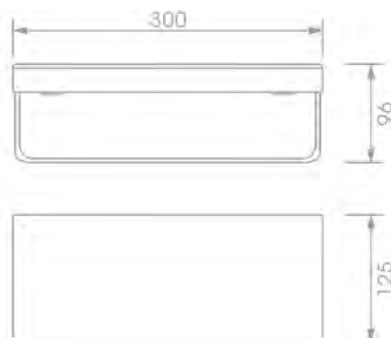

Product Details

Bathroom-Accessories

Project

Project Line

Towel Ring

Covered screws

Material: Stainless Steel

Code	Version	W x H x D in mm
82015	Polished	300 x 96x 125