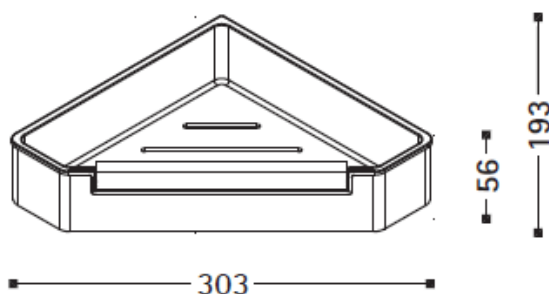

Product Details

Bathroom-Accessories

Project

Project Line

Shelf

Cover screws

Material: Stainless Steel

Code	Version	W x H x D in mm
82018	Polished	303 x 56 x 193