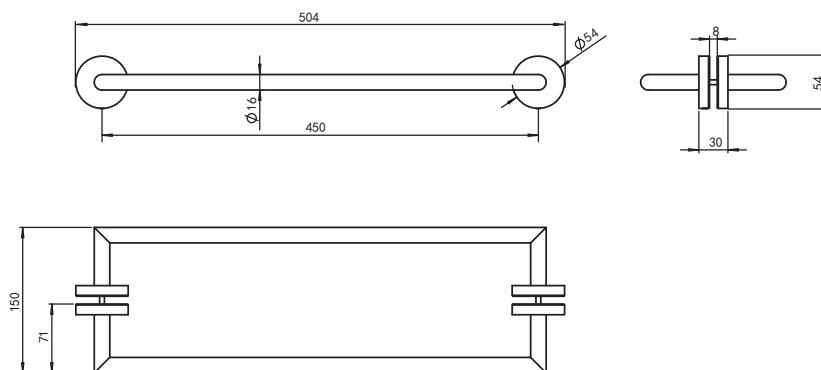

## TECNO Line 淋浴门扶手

Covered screws  
Material: Brass

型号	颜色	W x H x D
710068	镀铬	504 x 54 x 150 mm

## TECNO Line Grab Bar For Shower Door Set

Covered screws  
Material: Brass

Code	Colour	W x H x D
710068	Chrome	504 x 54 x 150 mm