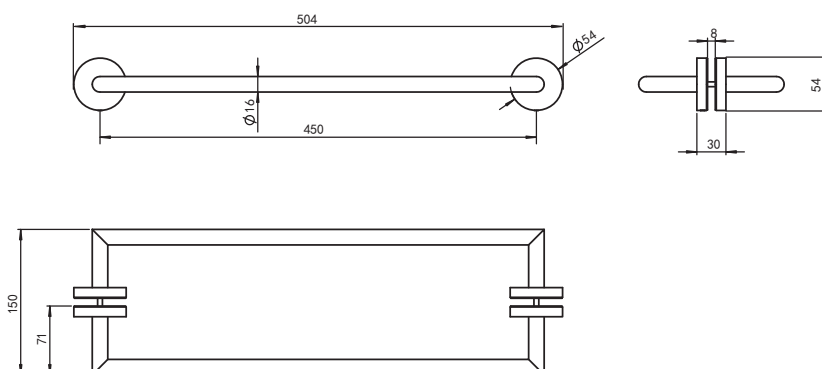

## TECNO Line Grab Bar For Shower Door Set

Covered screws  
Material: Brass

Code	Colour	W x H x D
710068	Chrome	504 x 54 x 150 mm