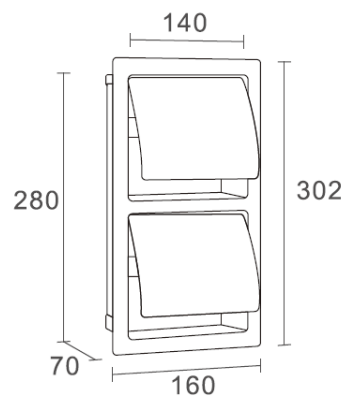

Product Details

Bathroom-Accessories

Complementi

Paper Roll Holder

Recessed mounting
Built-in: 280 x 140 x 70 mm (W x H x D)
Material: brass

Code	Finish	W x H in mm
030495	chrome	Cover 160 x 302

Cleaning Instructions - Bathroom-Accessories:

Paper Roll Holder

嵌入式双侧纸架

(上下)

嵌墙式：需预留墙孔

Recessed mounting

Built-in: 280 x 140 x 70 mm (W x H x D),

Material: brass

型号	表面处理	W x H in mm
030495	镀铬	Cover 160 x 302