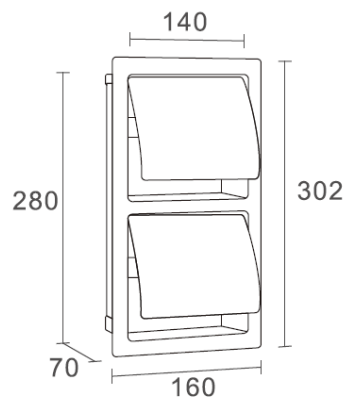

Product Details

Bathroom-Accessories

Complementi

Paper Roll Holder

Recessed mounting
Built-in: 280 x 140 x 70 mm (W x H x D)
Material: brass

Code	Finish	W x H in mm
030495	chrome	Cover 160 x 302

Cleaning Instructions - Bathroom-Accessories:

Paper Roll Holder

嵌入式双侧纸架

(上下)

嵌墙式：需预留墙孔

Recessed mounting

Built-in: 280 x 140 x 70 mm (W x H x D),

Material: brass

型号	表面处理	W x H in mm
030495	镀铬	Cover 160 x 302