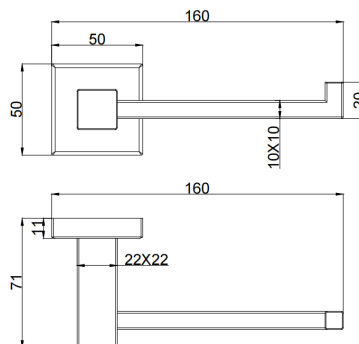

Product Details

Bathroom-Accessories

Project

Project Line

Toilet Roll Holder

Covered screws
Material: Stainless Steel

Code	Version	W x H x D in mm
821111	Polished	160 x 50 x 71

Cleaning Instructions - Bathroom-Accessories: