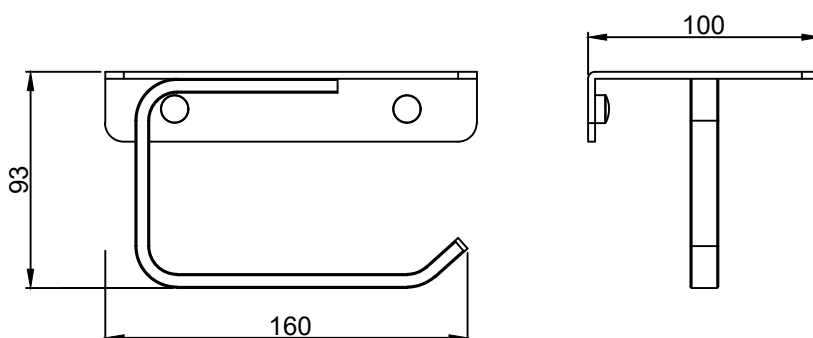

# Product Details

Bathroom-Accessories

*Elf*

Elf Line  
Toilet Roll Holder  
Covered screws  
Material: Stainless Steel

Code	Colour	W x H x D
850006-308	Brushed grey	160 x 93 x 100 mm