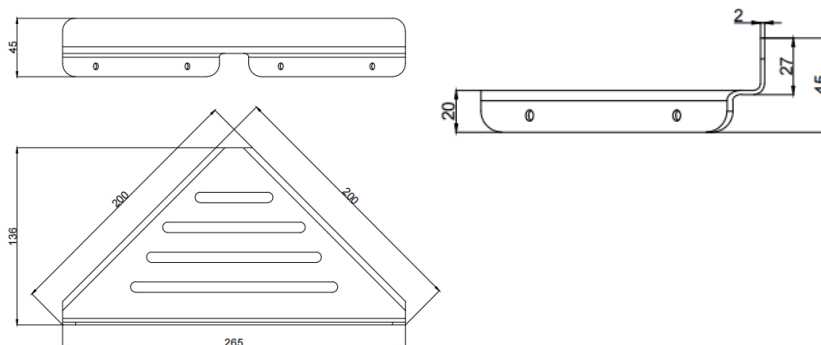

Project

Shelf
Corner Soap Basket
Covered screws
Material: Stainless Steel

Code	Colour	W x H x D
820134	Polished	265 x 45 x 136 mm

Cleaning Instructions - Bathroom-Accessories:

- Please clean the surface with mild soap and water to avoid damaging the finish.
- Rinse with water and dry with a soft cotton cloth.
- Do NOT use cleaners containing acids, ammonia or abrasives. Such products will damage the finish!