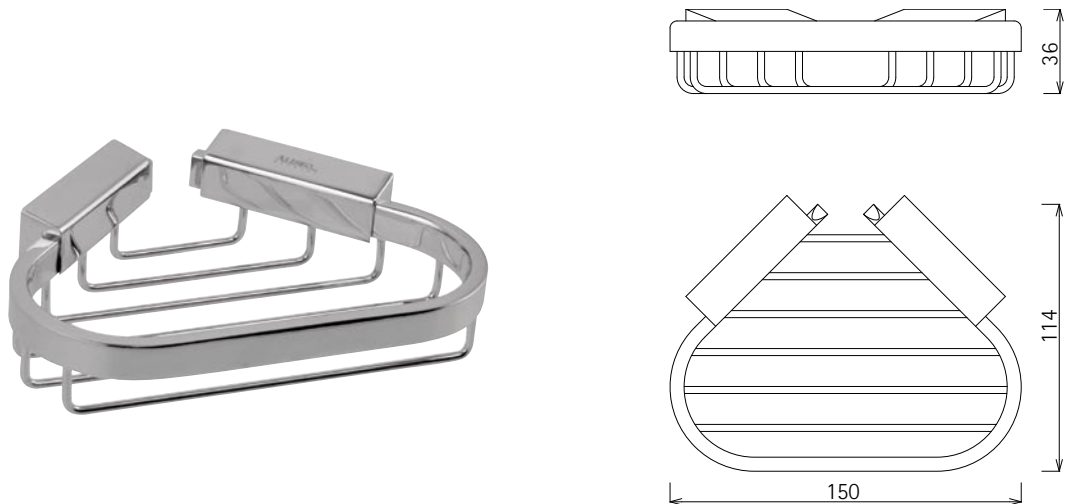

Product Details

Bathroom-Accessories

Complementi

Corner Soap Basket

With screw cover plate
Can be mounted with or without caps
Material: brass

| Code | Finish | W x H x D in mm |
|--------|--------|-----------------|
| 030461 | chrome | 150 x 36 x 114 |

Corner Soap Basket 角篮

With screw cover plate
Can be mounted with or without caps
Material: brass

| 型号 | 表面处理 | W x H x D in mm |
|--------|------|-----------------|
| 030461 | 镀铬 | 150 x 36 x 114 |

卫浴五金-清洁保养指导: