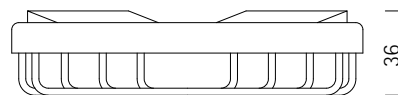

Product Details

Bathroom-Accessories

Complementi

Corner Soap Basket

With screw cover plate
Can be mounted with or without caps
Material: brass

| Code | Finish | W x H x D in mm |
|--------|--------|-----------------|
| 030461 | chrome | 150 x 36 x 114 |

Corner Soap Basket 角篮

With screw cover plate
Can be mounted with or without caps
Material: brass

| 型号 | 表面处理 | W x H x D in mm |
|--------|------|-----------------|
| 030461 | 镀铬 | 150 x 36 x 114 |

卫浴五金-清洁保养指导: