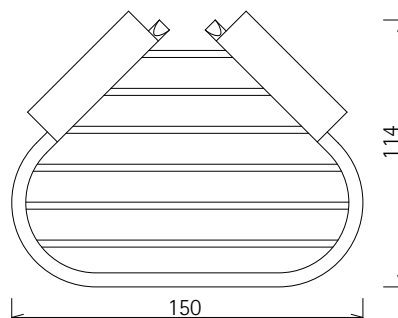

Product Details

Bathroom-Accessories

Complementi

Corner Soap Basket

With screw cover plate
Can be mounted with or without caps
Material: brass

| Code | Finish | W x H x D in mm |
|--------|--------|-----------------|
| 030461 | chrome | 150 x 36 x 114 |

Corner Soap Basket 角篮

With screw cover plate
Can be mounted with or without caps
Material: brass

| 型号 | 表面处理 | W x H x D in mm |
|--------|------|-----------------|
| 030461 | 镀铬 | 150 x 36 x 114 |

卫浴五金-清洁保养指导: