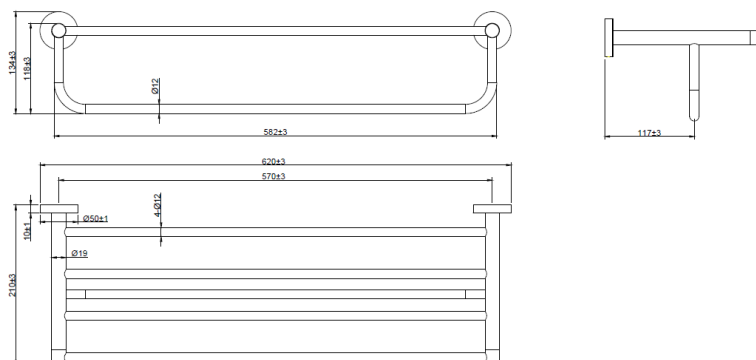

# Product Details

Bathroom-Accessories

Elf

Elf Line  
Towel Rack  
Covered screws  
Material: Metal

Code	Colour	W x H x D
850001-28	Brushed champaign gold	620 x 134 x 210 mm

## Elf Line 毛巾架

Covered screws  
Material: Metal

型号	颜色	W x H x D
850001-28	拉丝香槟金	620 x 134 x 210 mm