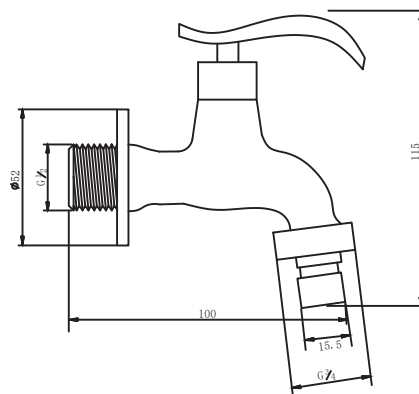

Product Details

Bathroom-Accessories

Project

Project Line
Washing Machine Tap
Covered screws
Material: Brass

Code	Colour	W x H x D
820102	Chrome	52 x 115 x 100 mm

Cleaning Instructions - Bathroom-Accessories:

型号	颜色	W x H x D
820102	镀铬	52 x 115 x 100 mm

卫浴五金-清洁保养指导：

- 用柔软的纯棉布沾低浓度肥皂水擦拭产品表面，再用干净的棉布轻柔擦干表面，以保证表面光泽亮丽。
- 切勿使用含有漂白剂、磨损性或洗涤性的清洁剂，类似产品会损坏产品表面。

CERTIFICATE - WARRANTY

All our accessories are manufactured in accordance with European standards and from the highest quality materials ensuring superior quality and durability. All brass constructed items with chrome finish are constructed to resist corrosion and are warranted for 10 years provided that proper installation and all maintenance instructions are followed. For complete warranty information please contact us.