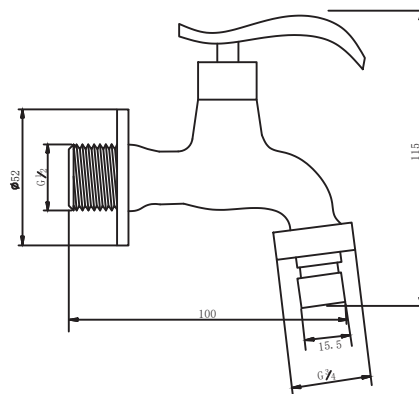

ALISEO GmbH · Leutkirchstraße 63 · 77723 Gengenbach
Tel. +49 (0) 7803-60279-0
Fax +49 (0) 7803-60279-30
E-Mail: info@aliseo.de · Internet: www.aliseo.de

ALISEO GmbH
G E R M A N Y

产品信息

卫浴五金

Project

Project Line
洗衣机龙头
Covered screws
Material: Brass

型号	颜色	W x H x D
820102	镀铬	52 x 115 x 100 mm

卫浴五金-清洁保养指导：

- 用柔软的纯棉布沾低浓度肥皂水擦拭产品表面，再用干净的棉布轻柔擦干表面，以保证表面光泽亮丽。
- 切勿使用含有漂白剂、磨损性或洗涤性的清洁剂，类似产品会损坏产品表面。

CERTIFICATE - WARRANTY

All our accessories are manufactured in accordance with European standards and from the highest quality materials ensuring superior quality and durability. All brass constructed items with chrome finish are constructed to resist corrosion and are warranted for 10 years provided that proper installation and all maintenance instructions are followed. For complete warranty information please contact us.