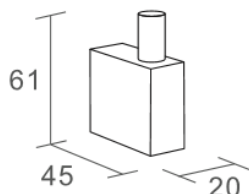

Product Details

Bathroom-Accessories

Architecto

Architecto Line Hook

Covered screws
Material: brass

Code	Version	W x H x D in mm
770005B	black	20 x 61 x 45

Cleaning Instructions - Bathroom-Accessories:

- Please clean the surface with mild soap and water to avoid damaging the finish.
- Rinse with water and dry with a soft cotton cloth.
- Do NOT use cleaners containing acids, ammonia or abrasives. Such products will damage the finish!