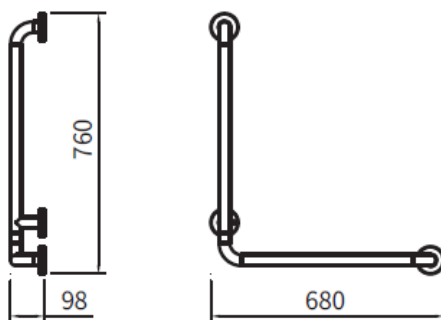

Product Details

Bathroom-Accessories

Project

Project Line Grab bar

Covered screws

Material: Stainless Steel

Code	Version	W x H x D in mm
82062	Brushed	680 x 760 x 98

Cleaning Instructions - Bathroom-Accessories: