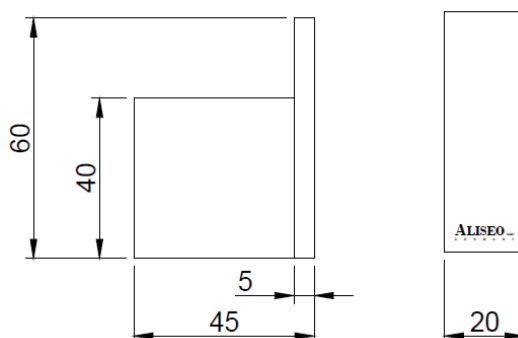

Product Details

Bathroom-Accessories

Alce

Alce Line

Hook

Covered screws
Material: Metal

Code	Colour	W x H x D
860007	Chrome	20 x 60 x 45 mm

Cleaning Instructions - Bathroom-Accessories: