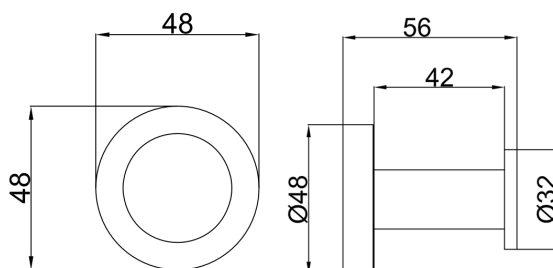

## Project Line Single Hook

Covered screws  
Material: Stainless Steel

Code	Version	W x H x D in mm
82507	Polished	48 x 48 x 56

### 单衣钩

Covered screws

Material: Stainless Steel

型号	表面处理	W x H x D in mm
82507	镜面	48 x 48 x 56